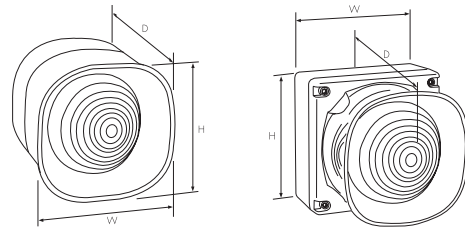

### CASB383

1. Installation is simple using first fix base.
2. First fix base is fixed to mounting surface using 2 fixing holes.
3. Cable entry can be rear or side.
4. Connections are to connector block on main sounder body.
5. Main body is then clipped into position on mounting base, body locks into position when pressed home.

### CASB383WP

1. Installation is simple using first fix base.
2. First fix base is fixed to mounting surface using 2 fixing holes.
3. Cable entry can be rear or side.
4. Connections are to connector block on main sounder body.
5. Main body is then fastened onto base, using 4 allen head screws (supplied).

## Dimensions

Description	H (mm)	W (mm)	D (mm)
Internal	105	105	95
Waterproof	108	108	103