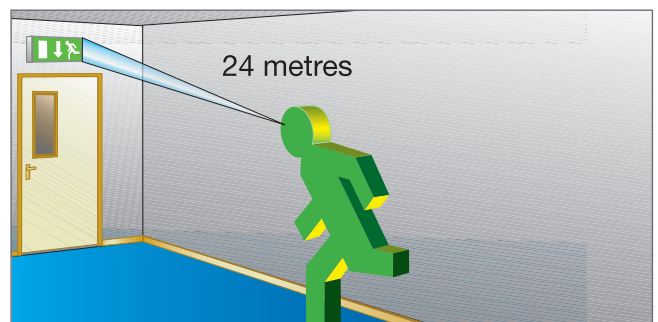

Maximum Viewing Distance

Catalogue Numbers

Safe Edge Luminaire	White Finish	Silver Finish	Weight (kg)
Fluorescent			
Maintained 3Hr	NSED	NSEDS	1.8
Maintained 3Hr Self-test	NSEDIS	NSEDISS	1.8
Maintained 3Hr EasiCheck	NSEDEC	NSEDECS	1.8
Maintained 3Hr EasiCheck 2	NSEDEC2	NSEDEC2S	1.8
230V Ceaguard Slave	NSED230CG	NSED230CGS	1.6
230V AC Mains Slave	NSED230	NSED230S	1.6
230V AC Mains Slave EasiCheck	NSED230EC	NSED230ECS	1.6
50V AC/DC Central System Slave	NSED50	-	1.6
110V AC/DC Central System Slave	NSED110	-	1.6
LED			
Maintained 3Hr	NSLED	NSLEDS	1.9
Maintained 3Hr Self-test	NSLEDIS	NSLEDISS	1.9
Maintained 3Hr EasiCheck	NSLEDEC	NSLEDECS	1.6
Maintained 3Hr EasiCheck 2	NSLEDEC2	NSLEDEC2S	1.6
230V Ceaguard Slave	NSLED230CG	NSLED230CGS	1.6
230V AC Mains Slave	NSLED230	NSLED230S	1.6
230V AC Mains Slave EasiCheck	NSLED230EC	NSLED230ECS	1.6
Primary product for an optimised energy efficient lighting solution			

Legend Panels	Pictogram	Cat No	Weight (kg)
Single sided panel. Down arrow		LUCADS	0.35
Double sided panel. Left and right arrow		LUCALR	0.35
Double sided panel. Down arrow		LUCAD	0.35