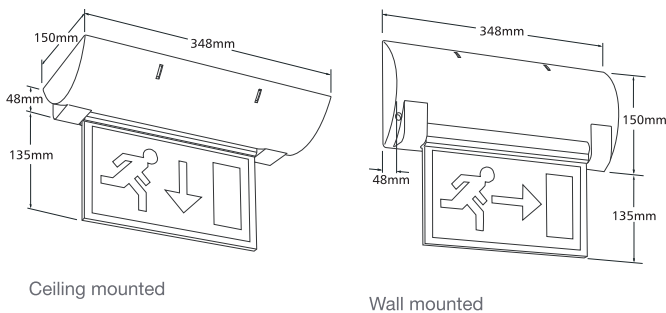

- BSI kitemarked for peace of mind
- ICEL registered with verified light performance
- Suitable for wall or ceiling mounting
- Legend panel pivots for use on walls or sloping ceilings
- Long life 50,000 hour LED version
- Quick and easy to install
- Accepts surface or concealed wiring
- Available in a choice of colours
- Available in self-contained, AC/DC and AC mains slave versions
- EasiCheck, Intellem and CeaGuard self test versions

Installation Notes

- Suitable for ceiling or wall mounting, legend rotates through 90°
- Rear BESA entry, break out section for surface side entry

Dimensions

Options

- Maintained (switchable) 3 hour duration
- Choice of white or silver finish
- Intellem self check. See page 309
- EasiCheck addressable testing. See page 304
- Central system slave versions
- CeaGuard testing versions

Specification

Self contained - To specify state: Edge-lit, emergency sign suitable for either wall or ceiling mounting, finished in white/silver, legend panel to be fully compliant with EN 1838 illumination requirements as Menvier Safe Edge part number _____